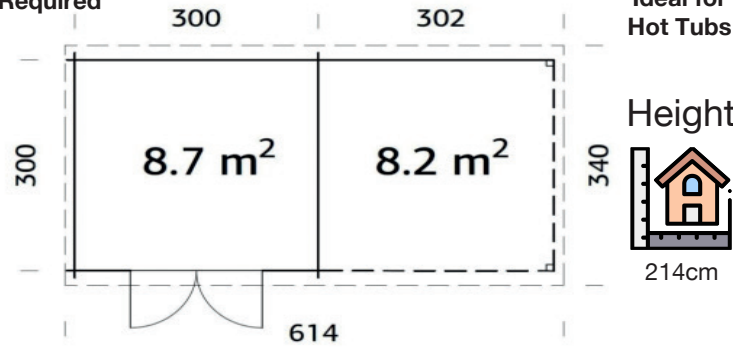

**HONOLULU 3**

The Honolulu 3 is the larger outdoor canopy of the Honolulu series of log cabins. The Honolulu 3 therefore offers more covered space for outdoor entertainment more space and would be perfect to use as a hot tub enclosure with the cabin portion as a changing room or alternatively you could use this model as an outside dining area.

  
**No Planning Required**

  
**Ideal for Hot Tubs**

-  670 x 320cm
-  28mm
-  17.8m<sup>3</sup>  
+19.9m<sup>3</sup>
-  8.7m<sup>2</sup>  
+10.0m<sup>2</sup>
-  151 x 175cm
-  N/A
-  **No Base Available**
-  19mm
-  N/A

**FULL SPECIFICATION**

<b>CABIN SIZE:</b>	670 x 320 x 214cm	Wood Type:	Nordic Spruce
<b>WALL THICKNESS:</b>	28mm	Chalet Cut:	N/A
<b>VOLUME:</b>	17.8+19.9m <sup>3</sup>	Window Type:	4mm
<b>AREA:</b>	8.7+10.0m <sup>2</sup>	Window / Door Feature:	N/A
<b>DOOR OPENING:</b>	151 x 175cm	Braces:	Wind Braces
<b>WINDOW OPENING:</b>	N/A	Roof Boards With:	Boards With Tongue & Groove
<b>FLOORS BOARDS:</b>	N/A	Guarantee:	5 Years
<b>ROOF BOARDS:</b>	19mm	Treated Foundation Joists:	Yes
<b>ROOF OVERHANG:</b>	N/A	<b>IDEAL FOR:</b>	Gym   Log Cottages   Under Planning   Log Cabin
<b>UNDER PLANNING:</b>	Yes		